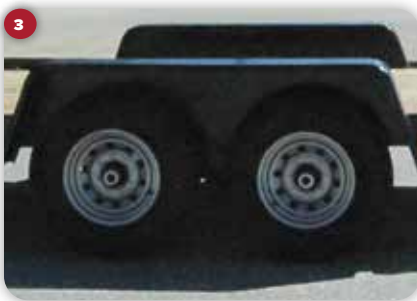

MODEL	DIMENSIONS	WEIGHT
E716.12KD	82" x 16'	2,140lb
E718.12KD	82" x 18'	2,140lb
E720.12KD	82" x 20'	2,400lb